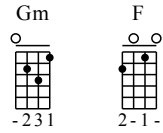

# Greensleeves - A# Key

UkuleleTAB arranged by Handoyo  
Website : [www.handoYoukulele.com](http://www.handoYoukulele.com)

Moderate ♩ = 110

Beginning

Gm

F

Gm

1