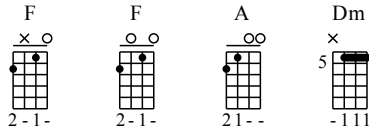

Yesterday - F Key

UkuleleTAB arranged by Handoyo

Website : www.handoYoukulele.com

Moderate ♩ = 75

Intro F

Beginning F A

The first part of the score is in 4/4 time. It starts with an 'Intro' section labeled 'F' and a 'Beginning' section labeled 'F' and 'A'. The music is written on a treble clef staff. Below the staff is a guitar-style tablature with two lines, 'T' (top) and 'B' (bottom). The tablature includes fret numbers and a 'let ring' instruction. The first measure of the beginning section has a sharp sign on the bottom line.

Buy full version at <http://www.handoYoukulele.com>

Dm

The second part of the score is labeled 'Dm'. It features a treble clef staff with a '5' above the first measure. Below the staff is a guitar-style tablature with two lines, 'T' and 'B', showing fret numbers and a 'let ring' instruction.