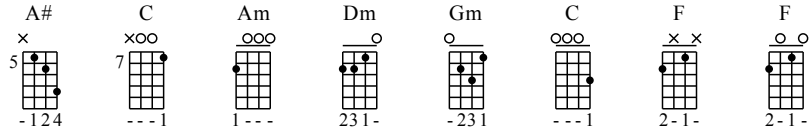

# Yu Jian - F Key

UkuleleTAB arranged by Handoyo

Website : [www.handoYoukulele.com](http://www.handoYoukulele.com)

Moderate ♩ = 80

Intro

A#

C

Am

Dm

Gm

C

Intro musical notation (treble clef, 4/4 time):

1. *let ring*

3-5-7 | 8-7-8 | 7-5-3-1 | 3-0-0-0 | 1-1-3 | 0-1-0-1 | 0-3-1-0

Beginning

Buy full version at <http://www.handoYoukulele.com>

F

F

C

Dm

Beginning musical notation (treble clef, 4/4 time):

5. *let ring*

1-0-1-3-0 | 3-3-0-3 | 1-1-1-0 | 1-0-1-0