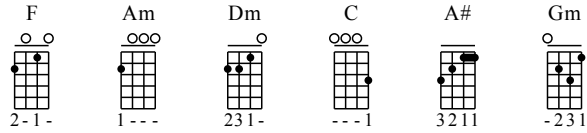

Zheng Fu - F Key

UkuleleTAB arranged by Handoyo

Website : www.handoYoukulele.com

Moderate ♩ = 110

Beginning
F Am Dm C

1

let ring

0 1 1 3 3 1 3 0 0 3 0 0 0 1 0 0 0 0

1 0 0 1 1 3 3 1 3 0 0 3 0 0 0 1 1 0 0 0

2 0 0 2 2 2 2 0 2 1 2 0 1 2 2 2 0 0 0 0

Buy full version at <http://www.handoYoukulele.com>

A# Gm

5

let ring

0 1 0 3 1 1 1 0 1 0 2 1 3 5

3 2 1 1 2 1 0 2 1 3 5