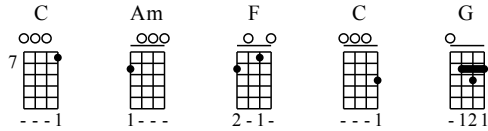

# Zhu Ni Yi Lu Shun Feng - C Key

UkuleleTAB arranged by Handoyo  
Website : [www.handoYoukulele.com](http://www.handoYoukulele.com)

Moderate ♩ = 100

Intro

1

C Am

let ring

3-5 7-7 7-5 7-5-3 3 3-3 3-2 3-2-0 0-3

6

F C G

let ring

0-0-0 1-3-1 0 1 0-2 0-3-3 0 3-0 2-3-2 3-5

10

C Am

let ring

7-7 7-5 7-5-3 3 3-3 3-2 3-2-0 0-3